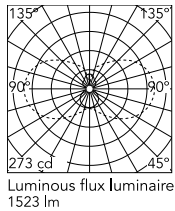

Schematic light drawing

Photometric

Lighting type	Total
Light distribution	Symmetric
CCT (K)	2200
CRI>	90
McAdam steps (SDCM)	3
LED Life / Failure Ratio	L80B10>72.000h_Tc65°C
UGR_L	<16

Electrical

Insulation class	II
Frequency (Hz)	50/60
Main voltage (Vac)	100-240
Power supply	Integrated
Dimmable	Yes
Power supply type	Dimmable Casambi
Dimming range (%)	1-100
Dimming interface	Remote Dimmable (Dimmer Not Included)
Batteries inside	No