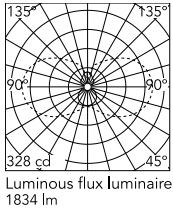

### Physical

Colour	White
Orientation	Fixed
Length (mm)	1210
Cord colour	White
Cord length (mm)	2500
IP internal	20

### Technical Drawings

2D [↓ ZIP](#)

3D [↓ ZIP](#)

## Schematic light drawing