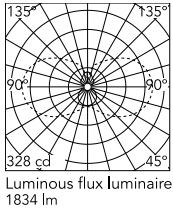

Physical

Colour	Black
Orientation	Fixed
Length (mm)	1210
Cord colour	Black
Cord length (mm)	2500
IP internal	20

Download

Mounting instructions [↓ PDF](#)

Photometric Files

LDT / IES [↓ ZIP](#)

Technical Drawings

2D [↓ ZIP](#)

3D [↓ ZIP](#)

Ecodesign and Energy Labelling

Schematic light drawing

Photometric

Lighting type	Total
Light distribution	Symmetric
CCT (K)	3000
CRI>	90
McAdam steps (SDCM)	3
Rf fidelity index	92
Rg gamut index	89
LED Life / Failure Ratio	L80B10>72.000h_Tc65°C
UGR _L	<16