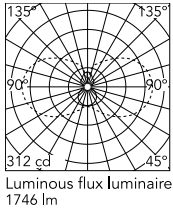

Physical

Colour	White
Orientation	Fixed
Length (mm)	1210
Cord colour	White
Cord length (mm)	2500
IP internal	20

Download

Mounting instructions [↓ PDF](#)

Photometric Files

LDT / IES [↓ ZIP](#)

Technical Drawings

2D [↓ ZIP](#)

3D [↓ ZIP](#)

Ecodesign and Energy Labelling

Schematic light drawing

Photometric

Lighting type	Total
Light distribution	Symmetric
CCT (K)	2700
CRI>	90
McAdam steps (SDCM)	3
Rf fidelity index	87
Rg gamut index	104
LED Life / Failure Ratio	L80B10>72.000h_Tc65°C
UGR _L	<16