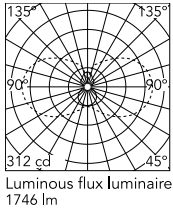

Schematic light drawing

Photometric

Lighting type	Total
Light distribution	Symmetric
CCT (K)	2700
CRI>	90
McAdam steps (SDCM)	3
Rf fidelity index	87
Rg gamut index	104
LED Life / Failure Ratio	L80B10>72.000h_Tc65°C
UGR_L	<16

Electrical

Insulation class	II
Frequency (Hz)	50/60
Main voltage (Vac)	100-240
Power supply	Integrated
Dimmable	Yes
Power supply type	Dimmable Casambi
Dimming range (%)	1-100
Dimming interface	Remote Dimmable (Dimmer Not Included)
Batteries inside	No