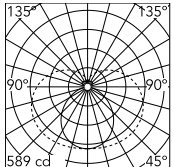

Schematic light drawing

Luminous flux luminaire
3536 lm

Photometric

Lighting type	Total
Light distribution	Symmetric
CCT (K)	2200
CRI>	90
McAdam steps (SDCM)	3
LED Life / Failure Ratio	L80B10>72.000h_Tc65°C
UGR_L	<19

Electrical

Insulation class	III
Power supply	Remote
Dimmable	Yes
Power supply type	Dimmable DALI 2
Dimming range (%)	1-100
Dimming interface	Remote Dimmable (Dimmer Not Included)
Batteries inside	No