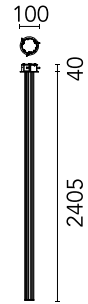

Length: 2410 - Ceiling

360° surface ambient lighting system with a vertical orientation that provides uniform light distribution. Available in three lengths (1200 mm, 1800 mm, and 2400 mm). Driver not included.

Are you a professional and your project needs consulting and support?

[BOOK AN APPOINTMENT](#)