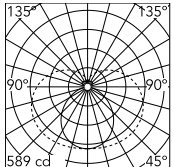

Physical

Colour	Black
Orientation	Fixed
Length (mm)	2410
Cord colour	Transparent
IP internal	20

Download

Mounting instructions [↓ PDF](#)

Photometric Files

LDT / IES [↓ ZIP](#)

Technical Drawings

2D [↓ ZIP](#)

3D [↓ ZIP](#)

Schematic light drawing

Luminous flux luminaire
3536 lm

Photometric

Lighting type	Total
Light distribution	Symmetric
CCT (K)	2200
CRI>	90
McAdam steps (SDCM)	3
LED Life / Failure Ratio	L80B10>72.000h_Tc65°C
UGR _L	<19