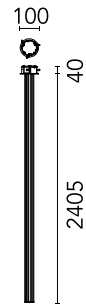

FLOS

05.4684.14.DA Black

The Glowing Track 360 Vertical Dali

Designed by FLOS Architectural, 2025

Length: 2410 - Ceiling

360° surface ambient lighting system with a vertical orientation that provides uniform light distribution. Available in three lengths (1200 mm, 1800 mm, and 2400 mm). Driver not included.

Are you a professional and your project needs consulting and support?

[BOOK AN APPOINTMENT](#)

Main specifications

Mounting	Ceiling
Environments	Indoor dry location
Light source type	LED
Light sources included	Yes
LED type	Top LED
Lamp category	LED
Number of lamps	1
Power (W)	49.6
System power (W)	55.2
Source flux (lm)	4928
Lumen Output (lm)	3536

Physical

Colour	Black
Orientation	Fixed
Length (mm)	2410
Cord colour	Transparent
IP internal	20

Download

Mounting instructions [↓ PDF](#)

Photometric Files

LDT / IES [↓ ZIP](#)

Technical Drawings

2D [↓ ZIP](#)

3D [↓ ZIP](#)

Schematic light drawing

Luminous flux luminaire
3536 lm

Photometric

Lighting type	Total
Light distribution	Symmetric
CCT (K)	2200
CRI>	90
McAdam steps (SDCM)	3
LED Life / Failure Ratio	L80B10>72.000h_Tc65°C
UGR _L	<19