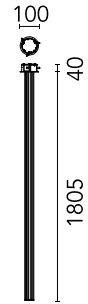

FLOS

05.4682.ES.DA Brushed Bronze

The Glowing Track 360 Vertical Dali

Designed by FLOS Architectural, 2025

Length: 1810 - Ceiling

360° surface ambient lighting system with a vertical orientation that provides uniform light distribution. Available in three lengths (1200 mm, 1800 mm, and 2400 mm). Driver not included.