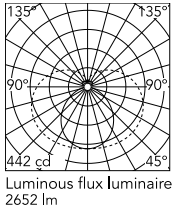

### Physical

Colour	Brushed Bronze
Orientation	Fixed
Length (mm)	1810
Cord colour	Transparent
IP internal	20

### Photometric Files

LDT / IES [↓ ZIP](#)

### Technical Drawings

2D [↓ ZIP](#)

3D [↓ ZIP](#)

## Schematic light drawing