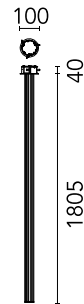

# FLOS

05.4682.ER.DA Brushed Steel

## The Glowing Track 360 Vertical Dali

Designed by FLOS Architectural, 2025

Length: 1810 - Ceiling

360° surface ambient lighting system with a vertical orientation that provides uniform light distribution. Available in three lengths (1200 mm, 1800 mm, and 2400 mm). Driver not included.

### Main specifications

Mounting	Ceiling
Environments	Indoor dry location
Light source type	LED
Light sources included	Yes
LED type	Top LED
Lamp category	LED
Number of lamps	1
Power (W)	37.2
System power (W)	41.4
Source flux (lm)	3696
Lumen Output (lm)	2652

### Physical

Colour	Brushed Steel
Orientation	Fixed
Length (mm)	1810
Cord colour	Transparent
IP internal	20