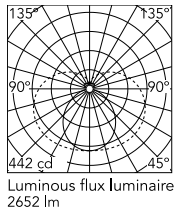

### Physical

Colour	Brushed Steel
Orientation	Fixed
Length (mm)	1810
Cord colour	Transparent
IP internal	20

### Photometric Files

LDT / IES [↓ ZIP](#)

### Technical Drawings

2D [↓ ZIP](#)

3D [↓ ZIP](#)

## Schematic light drawing