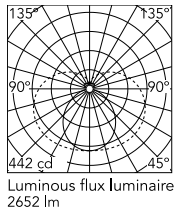

Physical

Colour	White
Orientation	Fixed
Length (mm)	1810
Cord colour	Transparent
IP internal	20

Download

Mounting instructions [↓ PDF](#)

Photometric Files

LDT / IES [↓ ZIP](#)

Technical Drawings

2D [↓ ZIP](#)

3D [↓ ZIP](#)

Schematic light drawing

Photometric

Lighting type	Total
Light distribution	Symmetric
CCT (K)	2200
CRI>	90
McAdam steps (SDCM)	3
LED Life / Failure Ratio	L80B10>72.000h_Tc65°C
UGR _L	<19

Electrical