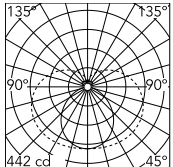

Physical

Colour	Black
Orientation	Fixed
Length (mm)	1810
Cord colour	Transparent
IP internal	20

Download

Mounting instructions [↓ PDF](#)

Photometric Files

LDT / IES [↓ ZIP](#)

Technical Drawings

2D [↓ ZIP](#)

3D [↓ ZIP](#)

Schematic light drawing

Luminous flux luminaire
2652 lm

Photometric

Lighting type	Total
Light distribution	Symmetric
CCT (K)	2200
CRI>	90
McAdam steps (SDCM)	3
LED Life / Failure Ratio	L80B10>72.000h_Tc65°C
UGR _L	<19