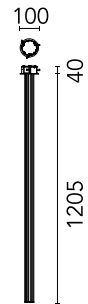

# FLOS

05.4680.ES.DA Brushed Bronze

## The Glowing Track 360 Vertical Dali

Designed by FLOS Architectural, 2025

Length: 1210 - Ceiling

360° surface ambient lighting system with a vertical orientation that provides uniform light distribution. Available in three lengths (1200 mm, 1800 mm, and 2400 mm). Driver not included.

### Main specifications

Mounting	Ceiling
Environments	Indoor dry location
Light source type	LED
Light sources included	Yes
LED type	Top LED
Lamp category	LED
Number of lamps	1
Power (W)	24.8
System power (W)	27.6
Source flux (lm)	2464
Lumen Output (lm)	1768

### Physical

Colour	Brushed Bronze
Orientation	Fixed
Length (mm)	1210
Cord colour	Transparent
IP internal	20