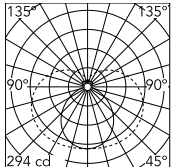

Schematic light drawing

Luminous flux luminaire
1768 lm

Photometric

Lighting type	Total
Light distribution	Symmetric
CCT (K)	2200
CRI>	90
McAdam steps (SDCM)	3
LED Life / Failure Ratio	L80B10>72.000h_Tc65°C
UGR_L	<19

Electrical

Insulation class	III
Power supply	Remote
Dimmable	Yes
Power supply type	Dimmable DALI 2
Dimming range (%)	1-100
Dimming interface	Remote Dimmable (Dimmer Not Included)
Batteries inside	No