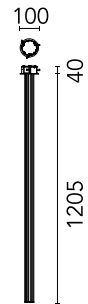

# FLOS

05.4680.ER.DA Brushed Steel

## The Glowing Track 360 Vertical Dali

Designed by FLOS Architectural, 2025

Length: 1210 - Ceiling

360° surface ambient lighting system with a vertical orientation that provides uniform light distribution. Available in three lengths (1200 mm, 1800 mm, and 2400 mm). Driver not included.

### Main specifications

Mounting	Ceiling
Environments	Indoor dry location
Light source type	LED
Light sources included	Yes
LED type	Top LED
Lamp category	LED
Number of lamps	1
Power (W)	24.8
System power (W)	27.6
Source flux (lm)	2464
Lumen Output (lm)	1768

### Physical

Colour	Brushed Steel
Orientation	Fixed
Length (mm)	1210
Cord colour	Transparent
IP internal	20