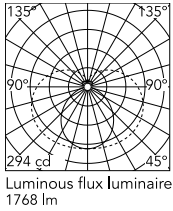

Schematic light drawing

Photometric

Lighting type	Total
Light distribution	Symmetric
CCT (K)	2200
CRI>	90
McAdam steps (SDCM)	3
LED Life / Failure Ratio	L80B10>72.000h_Tc65°C
UGR_L	<19

Electrical

Insulation class	III
Power supply	Remote
Dimmable	Yes
Power supply type	Dimmable DALI 2
Dimming range (%)	1-100
Dimming interface	Remote Dimmable (Dimmer Not Included)
Batteries inside	No