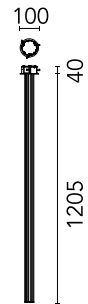

# FLOS

05.4680.14.DA Black

## The Glowing Track 360 Vertical Dali

Designed by FLOS Architectural, 2025

Length: 1210 - Ceiling

360° surface ambient lighting system with a vertical orientation that provides uniform light distribution. Available in three lengths (1200 mm, 1800 mm, and 2400 mm). Driver not included.

### Main specifications

Mounting	Ceiling
Environments	Indoor dry location
Light source type	LED
Light sources included	Yes
LED type	Top LED
Lamp category	LED
Number of lamps	1
Power (W)	24.8
System power (W)	27.6
Source flux (lm)	2464
Lumen Output (lm)	1768

### Physical

Colour	Black
Orientation	Fixed
Length (mm)	1210
Cord colour	Transparent
IP internal	20