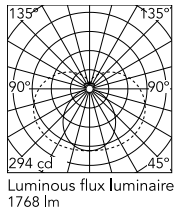

### Physical

Colour	Black
Orientation	Fixed
Length (mm)	1210
Cord colour	Transparent
IP internal	20

### Photometric Files

LDT / IES [↓ ZIP](#)

### Technical Drawings

2D [↓ ZIP](#)

3D [↓ ZIP](#)

## Schematic light drawing