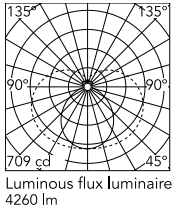

Physical

Colour	Brushed Bronze
Orientation	Fixed
Length (mm)	2410
Cord colour	Transparent
IP internal	20

Download

Mounting instructions [↓ PDF](#)

Photometric Files

LDT / IES [↓ ZIP](#)

Technical Drawings

2D [↓ ZIP](#)

3D [↓ ZIP](#)

Ecodesign and Energy Labelling

 Replaceable (LED only) light source by a professional

Schematic light drawing

Photometric

Lighting type	Total
Light distribution	Symmetric
CCT (K)	3000
CRI>	90
McAdam steps (SDCM)	3
Rf fidelity index	92
Rg gamut index	89
LED Life / Failure Ratio	L80B10>72.000h_Tc65°C
UGR _L	<19