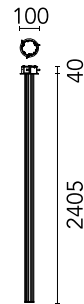

FLOS

05.4585.ES.DA Brushed Bronze

The Glowing Track 360 Vertical Dali

Designed by FLOS Architectural, 2025

Length: 2410 - Ceiling

360° surface ambient lighting system with a vertical orientation that provides uniform light distribution. Available in three lengths (1200 mm, 1800 mm, and 2400 mm). Driver not included.

Are you a professional and your project needs consulting and support?

[BOOK AN APPOINTMENT](#)

Main specifications

Mounting	Ceiling
Environments	Indoor dry location
Light source type	LED
Light sources included	Yes
LED type	Top LED
Lamp category	LED
Number of lamps	1
Power (W)	49.6
System power (W)	55.2
Source flux (lm)	5936
Lumen Output (lm)	4260

Physical

Colour	Brushed Bronze
Orientation	Fixed
Length (mm)	2410
Cord colour	Transparent
IP internal	20

Download

Mounting instructions [↓ PDF](#)

Photometric Files

LDT / IES [↓ ZIP](#)

Technical Drawings

2D [↓ ZIP](#)

3D [↓ ZIP](#)

Ecodesign and Energy Labelling

 Replaceable (LED only) light source by a professional

Schematic light drawing

Photometric

Lighting type	Total
Light distribution	Symmetric
CCT (K)	3000
CRI>	90
McAdam steps (SDCM)	3
Rf fidelity index	92
Rg gamut index	89
LED Life / Failure Ratio	L80B10>72.000h_Tc65°C
UGR _L	<19