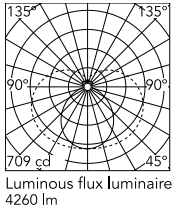

Physical

Colour	Brushed Steel
Orientation	Fixed
Length (mm)	2410
Cord colour	Transparent
IP internal	20

Download

Mounting instructions [↓ PDF](#)

Photometric Files

LDT / IES [↓ ZIP](#)

Technical Drawings

2D [↓ ZIP](#)

3D [↓ ZIP](#)

Ecodesign and Energy Labelling

 Replaceable (LED only) light source by a professional

Schematic light drawing

Photometric

Lighting type	Total
Light distribution	Symmetric
CCT (K)	3000
CRI>	90
McAdam steps (SDCM)	3
Rf fidelity index	92
Rg gamut index	89
LED Life / Failure Ratio	L80B10>72.000h_Tc65°C
UGR _L	<19