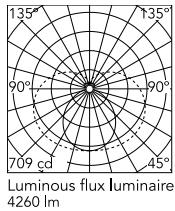

Schematic light drawing

Photometric

Lighting type	Total
Light distribution	Symmetric
CCT (K)	3000
CRI>	90
McAdam steps (SDCM)	3
Rf fidelity index	92
Rg gamut index	89
LED Life / Failure Ratio	L80B10>72.000h_Tc65°C
UGR_L	<19

Electrical

Insulation class	III
Power supply	Remote
Dimmable	Yes
Power supply type	Dimmable DALI 2
Dimming range (%)	1-100
Dimming interface	Remote Dimmable (Dimmer Not Included)
Batteries inside	No