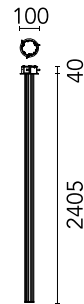

FLOS

05.4585.40.DA White

The Glowing Track 360 Vertical Dali

Designed by FLOS Architectural, 2025

Length: 2410 - Ceiling

360° surface ambient lighting system with a vertical orientation that provides uniform light distribution. Available in three lengths (1200 mm, 1800 mm, and 2400 mm). Driver not included.