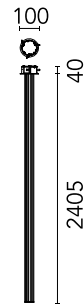

### Main specifications

Mounting	Ceiling
Environments	Indoor dry location
Light source type	LED
Light sources included	Yes
LED type	Top LED
Lamp category	LED
Number of lamps	1
Power (W)	49.6
System power (W)	55.2
Source flux (lm)	5936
Lumen Output (lm)	4260

### Physical

Colour	Black
Orientation	Fixed
Length (mm)	2410
Cord colour	Transparent
IP internal	20