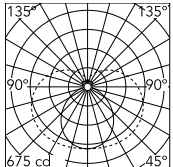

Physical

Colour	Brushed Bronze
Orientation	Fixed
Length (mm)	2410
Cord colour	Transparent
IP internal	20

Download

Mounting instructions [↓ PDF](#)

Photometric Files

LDT / IES [↓ ZIP](#)

Technical Drawings

2D [↓ ZIP](#)

3D [↓ ZIP](#)

Ecodesign and Energy Labelling

 Replaceable (LED only) light source by a professional

Schematic light drawing

Luminous flux luminaire
4053 lm

Photometric

Lighting type	Total
Light distribution	Symmetric
CCT (K)	2700
CRI>	90
McAdam steps (SDCM)	3
Rf fidelity index	87
Rg gamut index	104
LED Life / Failure Ratio	L80B10>72.000h_Tc65°C
UGR _L	<19