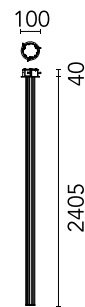

FLOS

05.4584.ES.DA Brushed Bronze

The Glowing Track 360 Vertical Dali

Designed by FLOS Architectural, 2025

Length: 2410 - Ceiling

360° surface ambient lighting system with a vertical orientation that provides uniform light distribution. Available in three lengths (1200 mm, 1800 mm, and 2400 mm). Driver not included.

Are you a professional and your project needs consulting and support?

[BOOK AN APPOINTMENT](#)

Main specifications

Mounting	Ceiling
Environments	Indoor dry location
Light source type	LED
Light sources included	Yes
LED type	Top LED
Lamp category	LED
Number of lamps	1
Power (W)	49.6
System power (W)	55.2
Source flux (lm)	5648
Lumen Output (lm)	4053

Physical

Colour	Brushed Bronze
Orientation	Fixed
Length (mm)	2410
Cord colour	Transparent
IP internal	20

Download

Mounting instructions [↓ PDF](#)

Photometric Files

LDT / IES [↓ ZIP](#)

Technical Drawings

2D [↓ ZIP](#)

3D [↓ ZIP](#)

Ecodesign and Energy Labelling

 Replaceable (LED only) light source by a professional

Schematic light drawing

Luminous flux luminaire
4053 lm

Photometric

Lighting type	Total
Light distribution	Symmetric
CCT (K)	2700
CRI>	90
McAdam steps (SDCM)	3
Rf fidelity index	87
Rg gamut index	104
LED Life / Failure Ratio	L80B10>72.000h_Tc65°C
UGR _L	<19