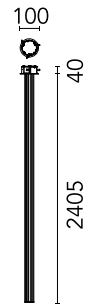

FLOS

05.4584.ER.DA Brushed Steel

The Glowing Track 360 Vertical Dali

Designed by FLOS Architectural, 2025

Length: 2410 - Ceiling

360° surface ambient lighting system with a vertical orientation that provides uniform light distribution. Available in three lengths (1200 mm, 1800 mm, and 2400 mm). Driver not included.

Are you a professional and your project needs consulting and support?

[BOOK AN APPOINTMENT](#)

Main specifications

Mounting	Ceiling
Environments	Indoor dry location
Light source type	LED
Light sources included	Yes
LED type	Top LED
Lamp category	LED
Number of lamps	1
Power (W)	49.6
System power (W)	55.2
Source flux (lm)	5648
Lumen Output (lm)	4053

Physical

Colour	Brushed Steel
Orientation	Fixed
Length (mm)	2410
Cord colour	Transparent
IP internal	20

Download

Mounting instructions [↓ PDF](#)

Photometric Files

LDT / IES [↓ ZIP](#)

Technical Drawings

2D [↓ ZIP](#)

3D [↓ ZIP](#)

Ecodesign and Energy Labelling

Schematic light drawing

Photometric

Lighting type	Total
Light distribution	Symmetric
CCT (K)	2700
CRI>	90
McAdam steps (SDCM)	3
Rf fidelity index	87
Rg gamut index	104
LED Life / Failure Ratio	L80B10>72.000h_Tc65°C
UGR _L	<19