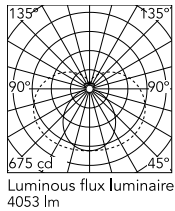

Physical

Colour	Brushed Steel
Orientation	Fixed
Length (mm)	2410
Cord colour	Transparent
IP internal	20

Download

Mounting instructions [↓ PDF](#)

Photometric Files

LDT / IES [↓ ZIP](#)

Technical Drawings

2D [↓ ZIP](#)

3D [↓ ZIP](#)

Ecodesign and Energy Labelling

Schematic light drawing

Photometric

Lighting type	Total
Light distribution	Symmetric
CCT (K)	2700
CRI>	90
McAdam steps (SDCM)	3
Rf fidelity index	87
Rg gamut index	104
LED Life / Failure Ratio	L80B10>72.000h_Tc65°C
UGR _L	<19