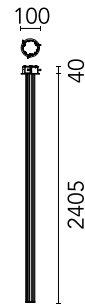

FLOS

05.4584.40.DA White

The Glowing Track 360 Vertical Dali

Designed by FLOS Architectural, 2025

Length: 2410 - Ceiling

360° surface ambient lighting system with a vertical orientation that provides uniform light distribution. Available in three lengths (1200 mm, 1800 mm, and 2400 mm). Driver not included.

Are you a professional and your project needs consulting and support?

[BOOK AN APPOINTMENT](#)

Main specifications

Mounting	Ceiling
Environments	Indoor dry location
Light source type	LED
Light sources included	Yes
LED type	Top LED
Lamp category	LED
Number of lamps	1
Power (W)	49.6
System power (W)	55.2
Source flux (lm)	5648
Lumen Output (lm)	4053

Physical

Colour	White
Orientation	Fixed
Length (mm)	2410
Cord colour	Transparent
IP internal	20

Download

Mounting instructions [↓ PDF](#)

Photometric Files

LDT / IES [↓ ZIP](#)

Technical Drawings

2D [↓ ZIP](#)

3D [↓ ZIP](#)

Ecodesign and Energy Labelling

 Replaceable (LED only) light source by a professional

Schematic light drawing

Photometric

Lighting type	Total
Light distribution	Symmetric
CCT (K)	2700
CRI>	90
McAdam steps (SDCM)	3
Rf fidelity index	87
Rg gamut index	104
LED Life / Failure Ratio	L80B10>72.000h_Tc65°C
UGR _L	<19