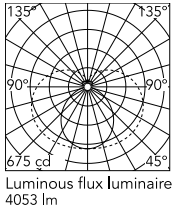

Physical

Colour	White
Orientation	Fixed
Length (mm)	2410
Cord colour	Transparent
IP internal	20

Download

Mounting instructions [↓ PDF](#)

Photometric Files

LDT / IES [↓ ZIP](#)

Technical Drawings

2D [↓ ZIP](#)

3D [↓ ZIP](#)

Ecodesign and Energy Labelling

 Replaceable (LED only) light source by a professional

Schematic light drawing

Photometric

Lighting type	Total
Light distribution	Symmetric
CCT (K)	2700
CRI>	90
McAdam steps (SDCM)	3
Rf fidelity index	87
Rg gamut index	104
LED Life / Failure Ratio	L80B10>72.000h_Tc65°C
UGR _L	<19