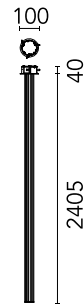

FLOS

05.4584.14.DA Black

The Glowing Track 360 Vertical Dali

Designed by FLOS Architectural, 2025

Length: 2410 - Ceiling

360° surface ambient lighting system with a vertical orientation that provides uniform light distribution. Available in three lengths (1200 mm, 1800 mm, and 2400 mm). Driver not included.

Are you a professional and your project needs consulting and support?

[BOOK AN APPOINTMENT](#)

Main specifications

Mounting	Ceiling
Environments	Indoor dry location
Light source type	LED
Light sources included	Yes
LED type	Top LED
Lamp category	LED
Number of lamps	1
Power (W)	49.6
System power (W)	55.2
Source flux (lm)	5648
Lumen Output (lm)	4053

Physical

Colour	Black
Orientation	Fixed
Length (mm)	2410
Cord colour	Transparent
IP internal	20

Download

Mounting instructions [↓ PDF](#)

Photometric Files

LDT / IES [↓ ZIP](#)

Technical Drawings

2D [↓ ZIP](#)

3D [↓ ZIP](#)

Ecodesign and Energy Labelling

Schematic light drawing

Luminous flux luminaire
4053 lm

Photometric

Lighting type	Total
Light distribution	Symmetric
CCT (K)	2700
CRI>	90
McAdam steps (SDCM)	3
Rf fidelity index	87
Rg gamut index	104
LED Life / Failure Ratio	L80B10>72.000h_Tc65°C
UGR _L	<19