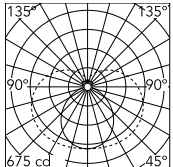

Physical

Colour	Black
Orientation	Fixed
Length (mm)	2410
Cord colour	Transparent
IP internal	20

Download

Mounting instructions [↓ PDF](#)

Photometric Files

LDT / IES [↓ ZIP](#)

Technical Drawings

2D [↓ ZIP](#)

3D [↓ ZIP](#)

Ecodesign and Energy Labelling

Schematic light drawing

Luminous flux luminaire
4053 lm

Photometric

Lighting type	Total
Light distribution	Symmetric
CCT (K)	2700
CRI>	90
McAdam steps (SDCM)	3
Rf fidelity index	87
Rg gamut index	104
LED Life / Failure Ratio	L80B10>72.000h_Tc65°C
UGR _L	<19