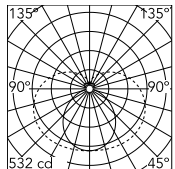

Physical

Colour	Brushed Bronze
Orientation	Fixed
Length (mm)	1810
Cord colour	Transparent
IP internal	20

Download

Mounting instructions [↓ PDF](#)

Photometric Files

LDT / IES [↓ ZIP](#)

Technical Drawings

2D [↓ ZIP](#)

3D [↓ ZIP](#)

Ecodesign and Energy Labelling

 Replaceable (LED only) light source by a professional

Schematic light drawing

Luminous flux luminaire
3195 lm

Photometric

Lighting type	Total
Light distribution	Symmetric
CCT (K)	3000
CRI>	90
McAdam steps (SDCM)	3
Rf fidelity index	92
Rg gamut index	89
LED Life / Failure Ratio	L80B10>72.000h_Tc65°C
UGR _L	<19