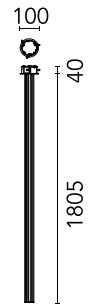

# FLOS

05.4583.ER.DA Brushed Steel

### Main specifications

Mounting	Ceiling
Environments	Indoor dry location
Light source type	LED
Light sources included	Yes
LED type	Top LED
Lamp category	LED
Number of lamps	1
Power (W)	37.2
System power (W)	41.4
Source flux (lm)	4452
Lumen Output (lm)	3195

### Physical

Colour	Brushed Steel
Orientation	Fixed
Length (mm)	1810
Cord colour	Transparent
IP internal	20

### Technical Drawings

2D [↓ ZIP](#)

3D [↓ ZIP](#)