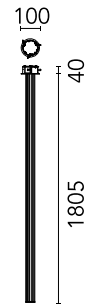

FLOS

05.4583.40.DA White

The Glowing Track 360 Vertical Dali

Designed by FLOS Architectural, 2025

Length: 1810 - Ceiling

360° surface ambient lighting system with a vertical orientation that provides uniform light distribution. Available in three lengths (1200 mm, 1800 mm, and 2400 mm). Driver not included.

Are you a professional and your project needs consulting and support?

[BOOK AN APPOINTMENT](#)

Main specifications

Mounting	Ceiling
Environments	Indoor dry location
Light source type	LED
Light sources included	Yes
LED type	Top LED
Lamp category	LED
Number of lamps	1
Power (W)	37.2
System power (W)	41.4
Source flux (lm)	4452
Lumen Output (lm)	3195

Physical

Colour	White
Orientation	Fixed
Length (mm)	1810
Cord colour	Transparent
IP internal	20

Download

Mounting instructions [↓ PDF](#)

Photometric Files

LDT / IES [↓ ZIP](#)

Technical Drawings

2D [↓ ZIP](#)

3D [↓ ZIP](#)

Ecodesign and Energy Labelling

 Replaceable (LED only) light source by a professional

Schematic light drawing

Luminous flux luminaire
3195 lm

Photometric

Lighting type	Total
Light distribution	Symmetric
CCT (K)	3000
CRI>	90
McAdam steps (SDCM)	3
Rf fidelity index	92
Rg gamut index	89
LED Life / Failure Ratio	L80B10>72.000h_Tc65°C
UGR _L	<19