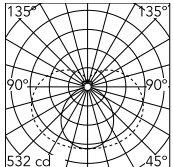

Physical

Colour	White
Orientation	Fixed
Length (mm)	1810
Cord colour	Transparent
IP internal	20

Download

Mounting instructions [↓ PDF](#)

Photometric Files

LDT / IES [↓ ZIP](#)

Technical Drawings

2D [↓ ZIP](#)

3D [↓ ZIP](#)

Ecodesign and Energy Labelling

 Replaceable (LED only) light source by a professional

Schematic light drawing

Luminous flux luminaire
3195 lm

Photometric

Lighting type	Total
Light distribution	Symmetric
CCT (K)	3000
CRI>	90
McAdam steps (SDCM)	3
Rf fidelity index	92
Rg gamut index	89
LED Life / Failure Ratio	L80B10>72.000h_Tc65°C
UGR _L	<19