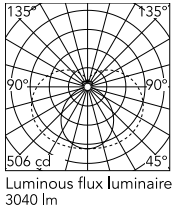

Physical

Colour	Brushed Bronze
Orientation	Fixed
Length (mm)	1810
Cord colour	Transparent
IP internal	20

Download

Mounting instructions [↓ PDF](#)

Photometric Files

LDT / IES [↓ ZIP](#)

Technical Drawings

2D [↓ ZIP](#)

3D [↓ ZIP](#)

Ecodesign and Energy Labelling

 Replaceable (LED only) light source by a professional

Schematic light drawing

Photometric

Lighting type	Total
Light distribution	Symmetric
CCT (K)	2700
CRI>	90
McAdam steps (SDCM)	3
Rf fidelity index	87
Rg gamut index	104
LED Life / Failure Ratio	L80B10>72.000h_Tc65°C
UGR _L	<19