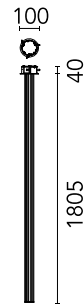

FLOS

05.4582.ES.DA Brushed Bronze

The Glowing Track 360 Vertical Dali

Designed by FLOS Architectural, 2025

Length: 1810 - Ceiling

360° surface ambient lighting system with a vertical orientation that provides uniform light distribution. Available in three lengths (1200 mm, 1800 mm, and 2400 mm). Driver not included.

Are you a professional and your project needs consulting and support?

[BOOK AN APPOINTMENT](#)

Main specifications

Mounting	Ceiling
Environments	Indoor dry location
Light source type	LED
Light sources included	Yes
LED type	Top LED
Lamp category	LED
Number of lamps	1
Power (W)	37.2
System power (W)	41.4
Source flux (lm)	3696
Lumen Output (lm)	3040

Physical

Colour	Brushed Bronze
Orientation	Fixed
Length (mm)	1810
Cord colour	Transparent
IP internal	20

Download

Mounting instructions [↓ PDF](#)

Photometric Files

LDT / IES [↓ ZIP](#)

Technical Drawings

2D [↓ ZIP](#)

3D [↓ ZIP](#)

Ecodesign and Energy Labelling

 Replaceable (LED only) light source by a professional

Schematic light drawing

Photometric

Lighting type	Total
Light distribution	Symmetric
CCT (K)	2700
CRI>	90
McAdam steps (SDCM)	3
Rf fidelity index	87
Rg gamut index	104
LED Life / Failure Ratio	L80B10>72.000h_Tc65°C
UGR _L	<19