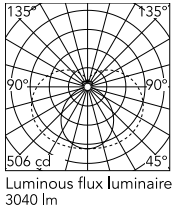

Schematic light drawing

Photometric

Lighting type	Total
Light distribution	Symmetric
CCT (K)	2700
CRI>	90
McAdam steps (SDCM)	3
Rf fidelity index	87
Rg gamut index	104
LED Life / Failure Ratio	L80B10>72.000h_Tc65°C
UGR_L	<19

Electrical

Insulation class	III
Power supply	Remote
Dimmable	Yes
Power supply type	Dimmable DALI 2
Dimming range (%)	1-100
Dimming interface	Remote Dimmable (Dimmer Not Included)
Batteries inside	No