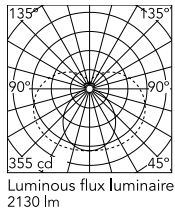

Physical

Colour	Brushed Bronze
Orientation	Fixed
Length (mm)	1210
Cord colour	Transparent
IP internal	20

Download

Mounting instructions [↓ PDF](#)

Photometric Files

LDT / IES [↓ ZIP](#)

Technical Drawings

2D [↓ ZIP](#)

3D [↓ ZIP](#)

Ecodesign and Energy Labelling

Schematic light drawing

Photometric

Lighting type	Total
Light distribution	Symmetric
CCT (K)	3000
CRI>	90
McAdam steps (SDCM)	3
Rf fidelity index	92
Rg gamut index	89
LED Life / Failure Ratio	L80B10>72.000h_Tc65°C
UGR _L	<19