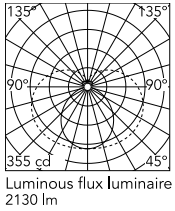

Schematic light drawing

Photometric

Lighting type	Total
Light distribution	Symmetric
CCT (K)	3000
CRI>	90
McAdam steps (SDCM)	3
Rf fidelity index	92
Rg gamut index	89
LED Life / Failure Ratio	L80B10>72.000h_Tc65°C
UGR_L	<19

Electrical

Insulation class	III
Power supply	Remote
Dimmable	Yes
Power supply type	Dimmable DALI 2
Dimming range (%)	1-100
Dimming interface	Remote Dimmable (Dimmer Not Included)
Batteries inside	No