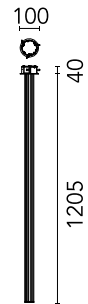

FLOS

05.4581.40.DA White

The Glowing Track 360 Vertical Dali

Designed by FLOS Architectural, 2025

Length: 1210 - Ceiling

360° surface ambient lighting system with a vertical orientation that provides uniform light distribution. Available in three lengths (1200 mm, 1800 mm, and 2400 mm). Driver not included.

Are you a professional and your project needs consulting and support?

[BOOK AN APPOINTMENT](#)

Main specifications

Mounting	Ceiling
Environments	Indoor dry location
Light source type	LED
Light sources included	Yes
LED type	Top LED
Lamp category	LED
Number of lamps	1
Power (W)	24.8
System power (W)	27.6
Source flux (lm)	2968
Lumen Output (lm)	2130

Physical

Colour	White
Orientation	Fixed
Length (mm)	1210
Cord colour	Transparent
IP internal	20

Download

Mounting instructions [↓ PDF](#)

Photometric Files

LDT / IES [↓ ZIP](#)

Technical Drawings

2D [↓ ZIP](#)

3D [↓ ZIP](#)

Ecodesign and Energy Labelling

 Replaceable (LED only) light source by a professional

Schematic light drawing

Photometric

Lighting type	Total
Light distribution	Symmetric
CCT (K)	3000
CRI>	90
McAdam steps (SDCM)	3
Rf fidelity index	92
Rg gamut index	89
LED Life / Failure Ratio	L80B10>72.000h_Tc65°C
UGR _L	<19