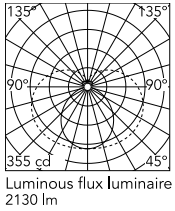

Physical

Colour	White
Orientation	Fixed
Length (mm)	1210
Cord colour	Transparent
IP internal	20

Download

Mounting instructions [↓ PDF](#)

Photometric Files

LDT / IES [↓ ZIP](#)

Technical Drawings

2D [↓ ZIP](#)

3D [↓ ZIP](#)

Ecodesign and Energy Labelling

 Replaceable (LED only) light source by a professional

Schematic light drawing

Photometric

Lighting type	Total
Light distribution	Symmetric
CCT (K)	3000
CRI>	90
McAdam steps (SDCM)	3
Rf fidelity index	92
Rg gamut index	89
LED Life / Failure Ratio	L80B10>72.000h_Tc65°C
UGR _L	<19