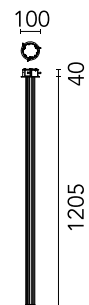

# FLOS

05.4581.14.DA Black

### Main specifications

Mounting	Ceiling
Environments	Indoor dry location
Light source type	LED
Light sources included	Yes
LED type	Top LED
Lamp category	LED
Number of lamps	1
Power (W)	24.8
System power (W)	27.6
Source flux (lm)	2968
Lumen Output (lm)	2130

### Physical

Colour	Black
Orientation	Fixed
Length (mm)	1210
Cord colour	Transparent
IP internal	20