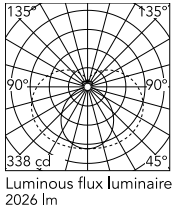

Physical

Colour	Brushed Bronze
Orientation	Fixed
Length (mm)	1210
Cord colour	Transparent
IP internal	20

Download

Mounting instructions [↓ PDF](#)

Photometric Files

LDT / IES [↓ ZIP](#)

Technical Drawings

2D [↓ ZIP](#)

3D [↓ ZIP](#)

Ecodesign and Energy Labelling

 Replaceable (LED only) light source by a professional

Schematic light drawing

Photometric

Lighting type	Total
Light distribution	Symmetric
CCT (K)	2700
CRI>	90
McAdam steps (SDCM)	3
Rf fidelity index	87
Rg gamut index	104
LED Life / Failure Ratio	L80B10>72.000h_Tc65°C
UGR _L	<19