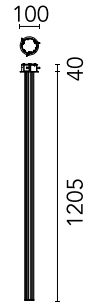

FLOS

05.4580.ER.DA Brushed Steel

The Glowing Track 360 Vertical Dali

Designed by FLOS Architectural, 2025

Length: 1210 - Ceiling

360° surface ambient lighting system with a vertical orientation that provides uniform light distribution. Available in three lengths (1200 mm, 1800 mm, and 2400 mm). Driver not included.

Are you a professional and your project needs consulting and support?

[BOOK AN APPOINTMENT](#)

Main specifications

Mounting	Ceiling
Environments	Indoor dry location
Light source type	LED
Light sources included	Yes
LED type	Top LED
Lamp category	LED
Number of lamps	1
Power (W)	24.8
System power (W)	27.6
Source flux (lm)	2824
Lumen Output (lm)	2026

Physical

Colour	Brushed Steel
Orientation	Fixed
Length (mm)	1210
Cord colour	Transparent
IP internal	20

Download

Mounting instructions [↓ PDF](#)

Photometric Files

LDT / IES [↓ ZIP](#)

Technical Drawings

2D [↓ ZIP](#)

3D [↓ ZIP](#)

Ecodesign and Energy Labelling

 Replaceable (LED only) light source by a professional

Schematic light drawing

Photometric

Lighting type	Total
Light distribution	Symmetric
CCT (K)	2700
CRI>	90
McAdam steps (SDCM)	3
Rf fidelity index	87
Rg gamut index	104
LED Life / Failure Ratio	L80B10>72.000h_Tc65°C
UGR _L	<19