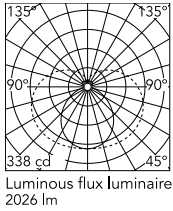

Physical

Colour	Brushed Steel
Orientation	Fixed
Length (mm)	1210
Cord colour	Transparent
IP internal	20

Download

Mounting instructions [↓ PDF](#)

Photometric Files

LDT / IES [↓ ZIP](#)

Technical Drawings

2D [↓ ZIP](#)

3D [↓ ZIP](#)

Ecodesign and Energy Labelling

 Replaceable (LED only) light source by a professional

Schematic light drawing

Photometric

Lighting type	Total
Light distribution	Symmetric
CCT (K)	2700
CRI>	90
McAdam steps (SDCM)	3
Rf fidelity index	87
Rg gamut index	104
LED Life / Failure Ratio	L80B10>72.000h_Tc65°C
UGR _L	<19