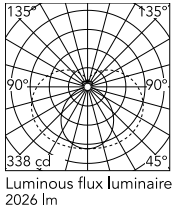

Physical

Colour	White
Orientation	Fixed
Length (mm)	1210
Cord colour	Transparent
IP internal	20

Download

Mounting instructions [↓ PDF](#)

Photometric Files

LDT / IES [↓ ZIP](#)

Technical Drawings

2D [↓ ZIP](#)

3D [↓ ZIP](#)

Ecodesign and Energy Labelling

Replaceable (LED only) light source by a professional

Schematic light drawing

Photometric

Lighting type	Total
Light distribution	Symmetric
CCT (K)	2700
CRI>	90
McAdam steps (SDCM)	3
Rf fidelity index	87
Rg gamut index	104
LED Life / Failure Ratio	L80B10>72.000h_Tc65°C
UGR _L	<19