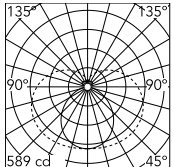

Physical

Colour	White
Orientation	Fixed
Length (mm)	2410
Cord colour	Transparent
IP internal	20

Download

Mounting instructions [↓ PDF](#)

Photometric Files

LDT / IES [↓ ZIP](#)

Technical Drawings

2D [↓ ZIP](#)

3D [↓ ZIP](#)

Schematic light drawing

Luminous flux luminaire
3536 lm

Photometric

Lighting type	Total
Light distribution	Symmetric
CCT (K)	2200
CRI>	90
McAdam steps (SDCM)	3
LED Life / Failure Ratio	L80B10>72.000h_Tc65°C
UGR _L	<19