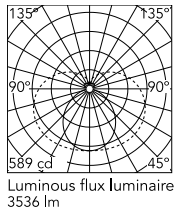

Physical

Colour	Black
Orientation	Fixed
Length (mm)	2410
Cord colour	Transparent
IP internal	20

Download

Mounting instructions [↓ PDF](#)

Photometric Files

LDT / IES [↓ ZIP](#)

Technical Drawings

2D [↓ ZIP](#)

3D [↓ ZIP](#)

Schematic light drawing

Photometric

Lighting type	Total
Light distribution	Symmetric
CCT (K)	2200
CRI>	90
McAdam steps (SDCM)	3
LED Life / Failure Ratio	L80B10>72.000h_Tc65°C
UGR _L	<19

Electrical