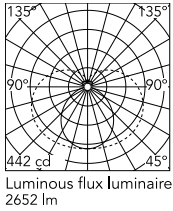

Physical

Colour	White
Orientation	Fixed
Length (mm)	1810
Cord colour	Transparent
IP internal	20

Download

Mounting instructions [↓ PDF](#)

Photometric Files

LDT / IES [↓ ZIP](#)

Technical Drawings

2D [↓ ZIP](#)

3D [↓ ZIP](#)

Schematic light drawing

Photometric

Lighting type	Total
Light distribution	Symmetric
CCT (K)	2200
CRI>	90
McAdam steps (SDCM)	3
LED Life / Failure Ratio	L80B10>72.000h_Tc65°C
UGR _L	<19

Electrical