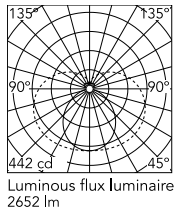

Physical

Colour	Black
Orientation	Fixed
Length (mm)	1810
Cord colour	Transparent
IP internal	20

Download

Mounting instructions [↓ PDF](#)

Photometric Files

LDT / IES [↓ ZIP](#)

Technical Drawings

2D [↓ ZIP](#)

3D [↓ ZIP](#)

Schematic light drawing

Photometric

Lighting type	Total
Light distribution	Symmetric
CCT (K)	2200
CRI>	90
McAdam steps (SDCM)	3
LED Life / Failure Ratio	L80B10>72.000h_Tc65°C
UGR _L	<19

Electrical