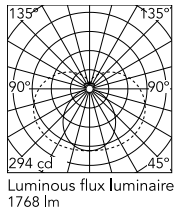

Physical

Colour	White
Orientation	Fixed
Length (mm)	1210
Cord colour	Transparent
IP internal	20

Download

Mounting instructions [↓ PDF](#)

Photometric Files

LDT / IES [↓ ZIP](#)

Technical Drawings

2D [↓ ZIP](#)

3D [↓ ZIP](#)

Schematic light drawing

Photometric

Lighting type	Total
Light distribution	Symmetric
CCT (K)	2200
CRI>	90
McAdam steps (SDCM)	3
LED Life / Failure Ratio	L80B10>72.000h_Tc65°C
UGR _L	<19

Electrical