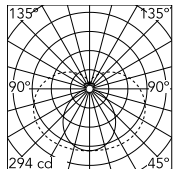

Physical

Colour	Black
Orientation	Fixed
Length (mm)	1210
Cord colour	Transparent
IP internal	20

Download

Mounting instructions [↓ PDF](#)

Photometric Files

LDT / IES [↓ ZIP](#)

Technical Drawings

2D [↓ ZIP](#)

3D [↓ ZIP](#)

Schematic light drawing

Luminous flux luminaire
1768 lm

Photometric

Lighting type	Total
Light distribution	Symmetric
CCT (K)	2200
CRI>	90
McAdam steps (SDCM)	3
LED Life / Failure Ratio	L80B10>72.000h_Tc65°C
UGR _L	<19