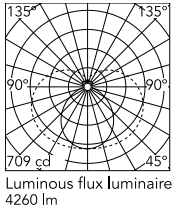

Physical

Colour	White
Orientation	Fixed
Length (mm)	2410
Cord colour	Transparent
Package height (mm)	12
Package width (mm)	260
Package length (mm)	12
IP internal	20

Download

Mounting instructions [↓ PDF](#)

Photometric

Lighting type	Total
Light distribution	Symmetric
CCT (K)	3000
CRI>	90
McAdam steps (SDCM)	3
Rf fidelity index	92
Rg gamut index	89
LED Life / Failure Ratio	L80B10>72.000h_Tc65°C
UGR _L	<19

Electrical