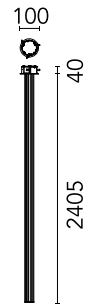

FLOS

05.4585.14.CB Black

The Glowing Track 360 Vertical Casambi

Designed by FLOS Architectural, 2025

Length: 2410 - Ceiling

360° surface ambient lighting system with a vertical orientation that provides uniform light distribution. Available in three lengths (1200 mm, 1800 mm, and 2400 mm). Driver not included.

Are you a professional and your project needs consulting and support?

[BOOK AN APPOINTMENT](#)

Main specifications

Mounting	Ceiling
Environments	Indoor dry location
Light source type	LED
Light sources included	Yes
LED type	Top LED
Lamp category	LED
Number of lamps	1
Power (W)	49.6
System power (W)	55.2
Source flux (lm)	5936
Lumen Output (lm)	4260

Physical

Colour	Black
Orientation	Fixed
Length (mm)	2410
Cord colour	Transparent
Package height (mm)	12
Package width (mm)	260
Package length (mm)	12
IP internal	20

Download

Mounting instructions [↓ PDF](#)