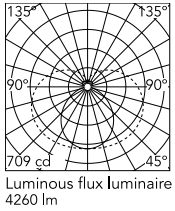

Physical

Colour	Black
Orientation	Fixed
Length (mm)	2410
Cord colour	Transparent
Package height (mm)	12
Package width (mm)	260
Package length (mm)	12
IP internal	20

Download

Mounting instructions [↓ PDF](#)

Photometric Files

LDT / IES [↓ ZIP](#)

Technical Drawings

2D [↓ ZIP](#)

3D [↓ ZIP](#)

Ecodesign and Energy Labelling

Schematic light drawing

Photometric