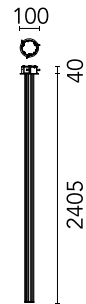

FLOS

05.4584.40.CB White

The Glowing Track 360 Vertical Casambi

Designed by FLOS Architectural, 2025

Length: 2410 - Ceiling

360° surface ambient lighting system with a vertical orientation that provides uniform light distribution. Available in three lengths (1200 mm, 1800 mm, and 2400 mm). Driver not included.

Are you a professional and your project needs consulting and support?

[BOOK AN APPOINTMENT](#)

Main specifications

Mounting	Ceiling
Environments	Indoor dry location
Light source type	LED
Light sources included	Yes
LED type	Top LED
Lamp category	LED
Number of lamps	1
Power (W)	49.6
System power (W)	55.2
Source flux (lm)	5648
Lumen Output (lm)	4053

Physical

Colour	White
Orientation	Fixed
Length (mm)	2410
Cord colour	Transparent
Package height (mm)	12
Package width (mm)	260
Package length (mm)	12
IP internal	20

Download

Mounting instructions [↓ PDF](#)

Photometric Files

LDT / IES [↓ ZIP](#)

Technical Drawings

2D [↓ ZIP](#)

3D [↓ ZIP](#)

Ecodesign and Energy Labelling

Schematic light drawing

Luminous flux luminaire
4053 lm