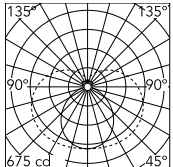

Physical

Colour	White
Orientation	Fixed
Length (mm)	2410
Cord colour	Transparent
Package height (mm)	12
Package width (mm)	260
Package length (mm)	12
IP internal	20

Download

Mounting instructions [↓ PDF](#)

Photometric Files

LDT / IES [↓ ZIP](#)

Technical Drawings

2D [↓ ZIP](#)

3D [↓ ZIP](#)

Ecodesign and Energy Labelling

Schematic light drawing

Luminous flux luminaire
4053 lm

Photometric

Lighting type	Total
Light distribution	Symmetric
CCT (K)	2700
CRI>	90
McAdam steps (SDCM)	3
Rf fidelity index	87
Rg gamut index	104
LED Life / Failure Ratio	L80B10>72.000h_Tc65°C
UGR _L	<19