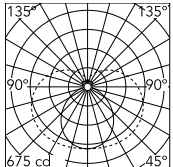

Physical

Colour	Black
Orientation	Fixed
Length (mm)	2410
Cord colour	Transparent
Package height (mm)	12
Package width (mm)	260
Package length (mm)	12
IP internal	20

Download

Mounting instructions [↓ PDF](#)

Photometric Files

LDT / IES [↓ ZIP](#)

Technical Drawings

2D [↓ ZIP](#)

3D [↓ ZIP](#)

Ecodesign and Energy Labelling

Schematic light drawing

Luminous flux luminaire
4053 lm

Photometric

Lighting type	Total
Light distribution	Symmetric
CCT (K)	2700
CRI>	90
McAdam steps (SDCM)	3
Rf fidelity index	87
Rg gamut index	104
LED Life / Failure Ratio	L80B10>72.000h_Tc65°C
UGR _L	<19