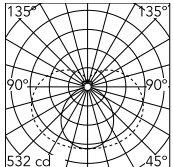

Schematic light drawing

Luminous flux luminaire
3195 lm

Photometric

Lighting type	Total
Light distribution	Symmetric
CCT (K)	3000
CRI>	90
McAdam steps (SDCM)	3
Rf fidelity index	92
Rg gamut index	89
LED Life / Failure Ratio	L80B10>72.000h_Tc65°C
UGR_L	<19

Electrical

Insulation class	III
Power supply	Remote
Dimmable	Yes
Power supply type	Dimmable Casambi
Dimming range (%)	1-100
Dimming interface	Remote Dimmable (Dimmer Not Included)
Batteries inside	No