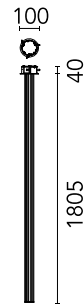

# FLOS

05.4583.40.CB White

## The Glowing Track 360 Vertical Casambi

Designed by FLOS Architectural, 2025

Length: 1810 - Ceiling

360° surface ambient lighting system with a vertical orientation that provides uniform light distribution. Available in three lengths (1200 mm, 1800 mm, and 2400 mm). Driver not included.

### Main specifications

Mounting	Ceiling
Environments	Indoor dry location
Light source type	LED
Light sources included	Yes
LED type	Top LED
Lamp category	LED
Number of lamps	1
Power (W)	37.2
System power (W)	41.4
Source flux (lm)	4452
Lumen Output (lm)	3195

### Physical

Colour	White
Orientation	Fixed
Length (mm)	1810
Cord colour	Transparent
Package height (mm)	12
Package width (mm)	260
Package length (mm)	12
IP internal	20