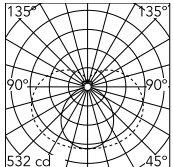

Physical

Colour	Black
Orientation	Fixed
Length (mm)	1810
Cord colour	Transparent
Package height (mm)	12
Package width (mm)	260
Package length (mm)	12
IP internal	20

Download

Mounting instructions [↓ PDF](#)

Photometric Files

LDT / IES [↓ ZIP](#)

Technical Drawings

2D [↓ ZIP](#)

3D [↓ ZIP](#)

Ecodesign and Energy Labelling

Replaceable (LED only) light source by a professional

Schematic light drawing

Luminous flux luminaire
3195 lm

Photometric

Lighting type	Total
Light distribution	Symmetric
CCT (K)	3000
CRI>	90
McAdam steps (SDCM)	3
Rf fidelity index	92
Rg gamut index	89
LED Life / Failure Ratio	L80B10>72.000h_Tc65°C
UGR _L	<19