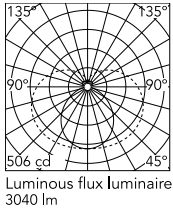

Physical

Colour	White
Orientation	Fixed
Length (mm)	1810
Cord colour	Transparent
Package height (mm)	12
Package width (mm)	260
Package length (mm)	12
IP internal	20

Download

Mounting instructions [↓ PDF](#)

Photometric Files

LDT / IES [↓ ZIP](#)

Technical Drawings

2D [↓ ZIP](#)

3D [↓ ZIP](#)

Ecodesign and Energy Labelling

Schematic light drawing

Photometric