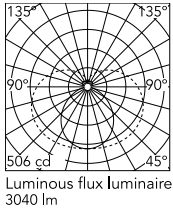

Physical

Colour	Black
Orientation	Fixed
Length (mm)	1810
Cord colour	Transparent
Package height (mm)	12
Package width (mm)	260
Package length (mm)	12
IP internal	20

Download

Mounting instructions [↓ PDF](#)

Photometric

Lighting type	Total
Light distribution	Symmetric
CCT (K)	2700
CRI>	90
McAdam steps (SDCM)	3
Rf fidelity index	87
Rg gamut index	104
LED Life / Failure Ratio	L80B10>72.000h_Tc65°C
UGR _L	<19