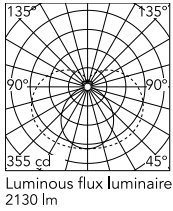

Physical

Colour	White
Orientation	Fixed
Length (mm)	1210
Cord colour	Transparent
Package height (mm)	12
Package width (mm)	260
Package length (mm)	12
IP internal	20

Download

Mounting instructions [↓ PDF](#)

Photometric Files

LDT / IES [↓ ZIP](#)

Technical Drawings

2D [↓ ZIP](#)

3D [↓ ZIP](#)

Ecodesign and Energy Labelling

Schematic light drawing

Photometric